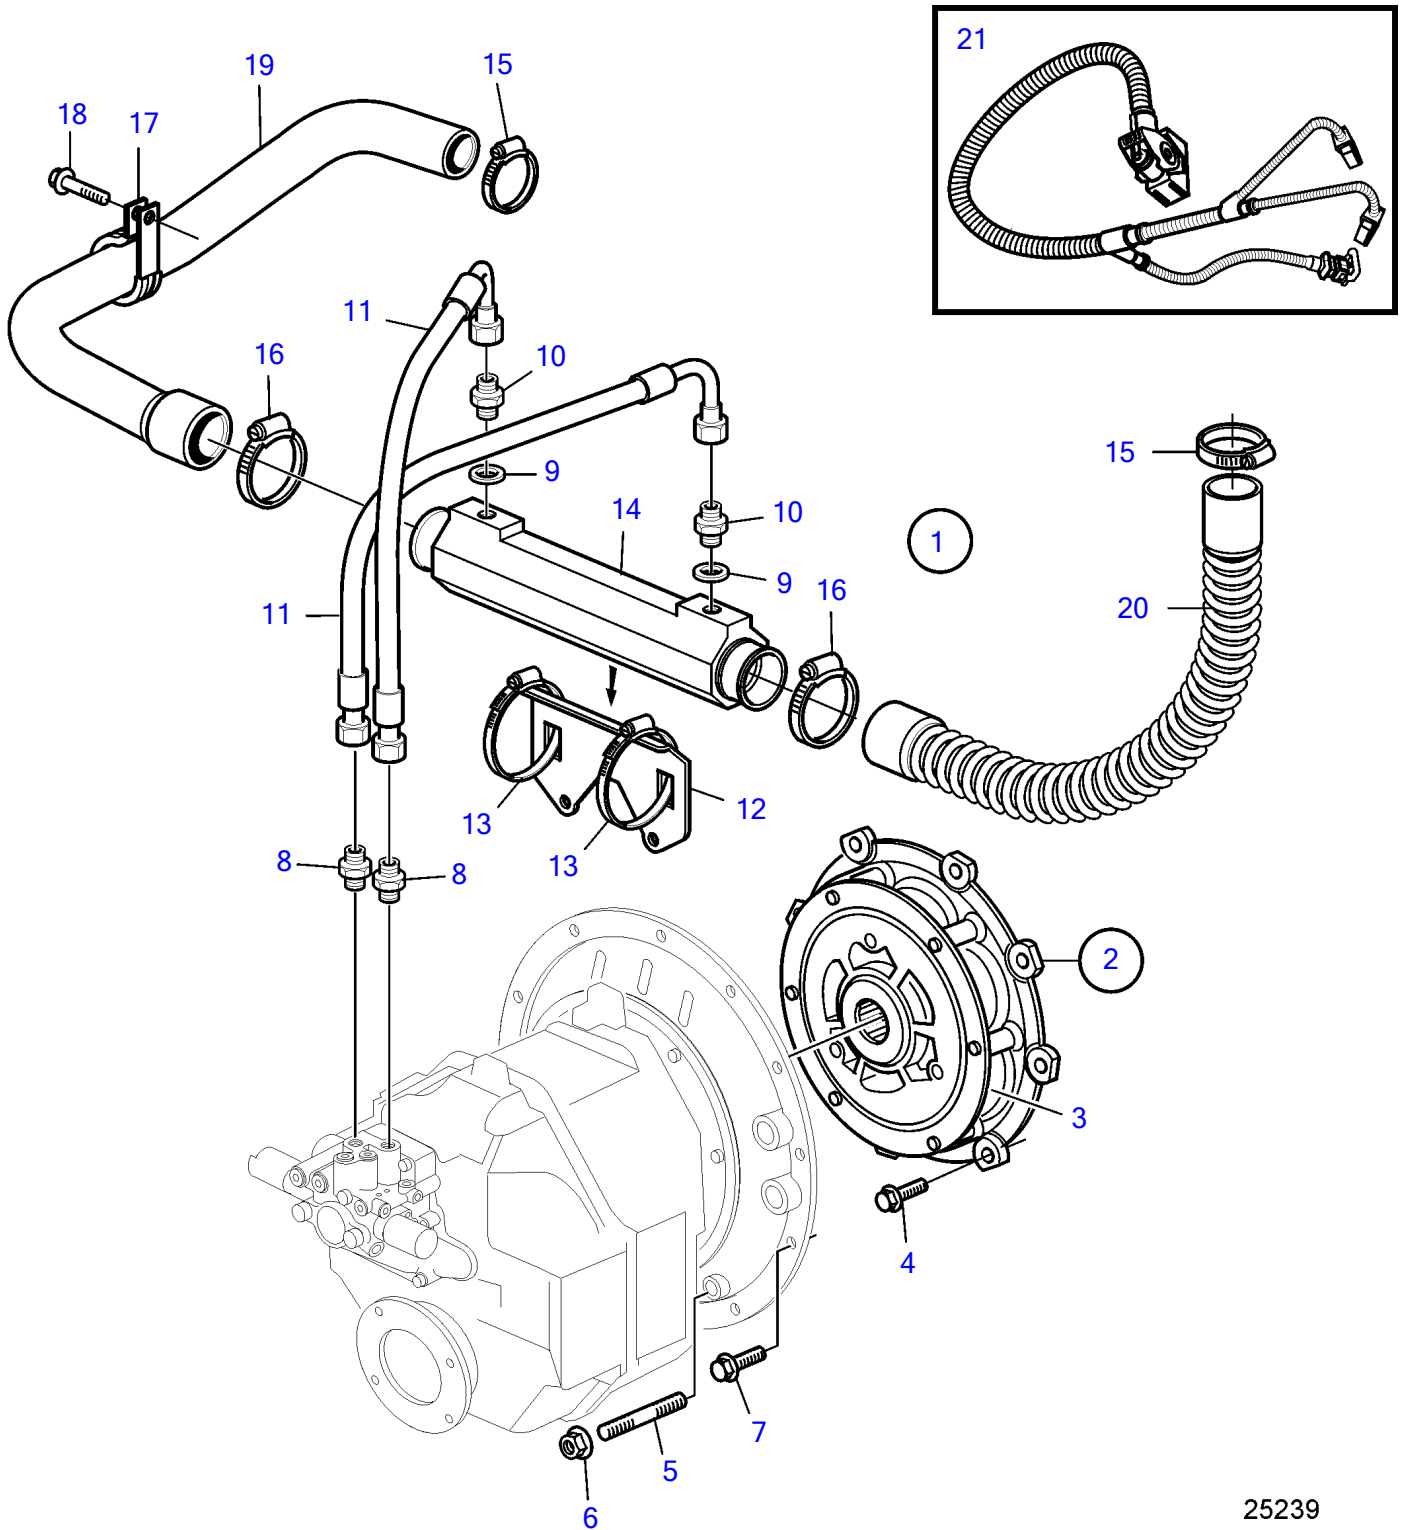

D4-300I-A, D4-300I-C, D4-300I-D, D4-300I-E

25239

D4-300I-A, D4-300I-C, D4-300I-D, D4-300I-E

REF	PART NO.	QTY	DESCRIPTION	NOTES
1		1	Connector kit	
2	21111688	1	▪ Flexible coupling	
3	21509613	1	▪ ▪ Roller kit	Kit includes 4 pcs rubber rollers
4	965185	8	▪ Flange screw	
5	953067	2	▪ Stud	
6	971095	2	▪ Flange nut	
7	946752	10	▪ Flange screw	
8	941750	2	▪ Nipple	
9	976930	2	▪ Gasket	
10	963948	2	▪ Nipple	
11	3584428	2	▪ Hose	
12	3584440	1	▪ Bracket	
13	943481	2	▪ Hose clamp	
14	3584435	1	▪ Oil cooler	
15	961671	2	▪ Hose clamp	
16	961672	2	▪ Hose clamp	
17	969354	1	▪ Clamp	
18	946440	1	▪ Flange screw	
19	3889729	1	▪ Hose	
20	3588788	1	▪ Hose	
21	40005753	1	▪ Wiring harness	